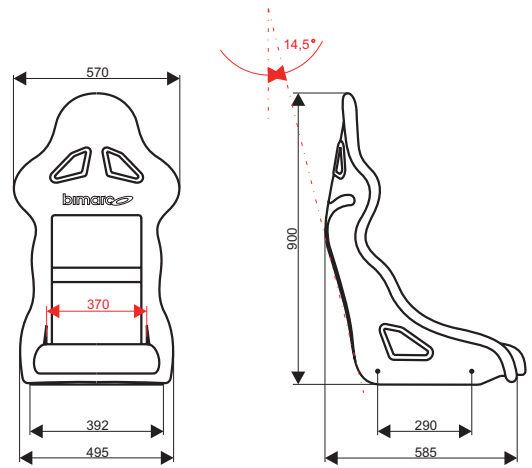

Model: BRAVO  
Construction: Polyester-Fiberglass  
Weight: 6,5 kg

Model: COBRA  
Construction: Polyester-Fiberglass  
Weight: 6,5 kg

Model: DAKAR  
Construction: Polyester-Fiberglass  
Weight: 8,0 kg

Model: EXPERT  
Construction: Polyester-Fiberglass  
Weight: 8,3 kg

Model: RS  
Construction: Tubular steel frame  
Weight: 9,0 kg