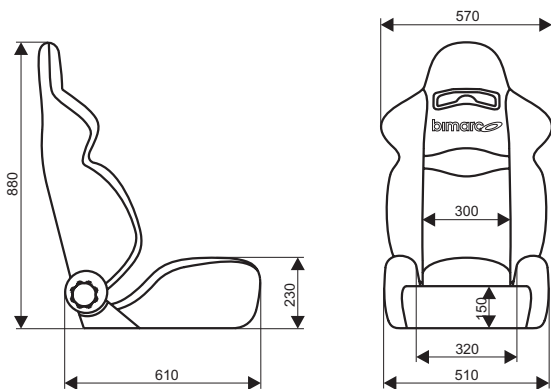

Model: BRAVO  
Construction: Polyester-Fiberglass  
Weight: 6,5 kg

Model: COBRA  
Construction: Polyester-Fiberglass  
Weight: 6,5 kg

Model: DAKAR  
Construction: Polyester-Fiberglass  
Weight: 8,0 kg

Model: EXPERT  
Construction: Polyester-Fiberglass  
Weight: 8,3 kg

Model: RS  
Construction: Tubular steel frame  
Weight: 9,0 kg