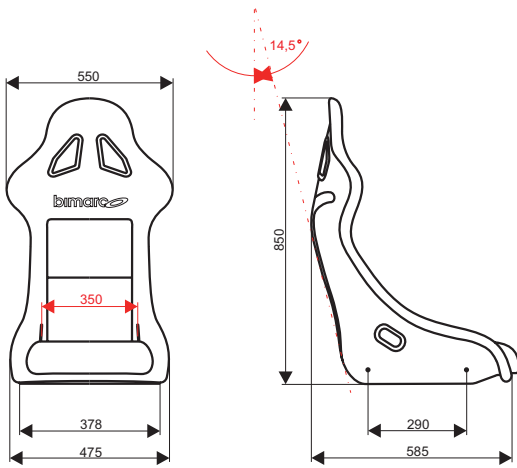

Model: BRAVO  
Construction: Polyester-Fiberglass  
Weight: 6,5 kg

Model: COBRA  
Construction: Polyester-Fiberglass  
Weight: 6,5 kg

Model: DAKAR  
Construction: Polyester-Fiberglass  
Weight: 8,0 kg

Model: EXPERT  
Construction: Polyester-Fiberglass  
Weight: 8,3 kg

Model: RS  
Construction: Tubular steel frame  
Weight: 9,0 kg