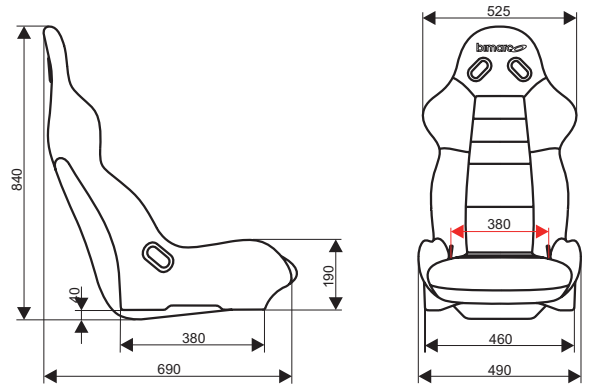

Model: BRAVO  
Construction: Polyester-Fiberglass  
Weight: 6,5 kg

Model: COBRA  
Construction: Polyester-Fiberglass  
Weight: 6,5 kg

Model: DAKAR  
Construction: Polyester-Fiberglass  
Weight: 8,0 kg

Model: EXPERT  
Construction: Polyester-Fiberglass  
Weight: 8,3 kg

Model: RS  
Construction: Tubular steel frame  
Weight: 9,0 kg